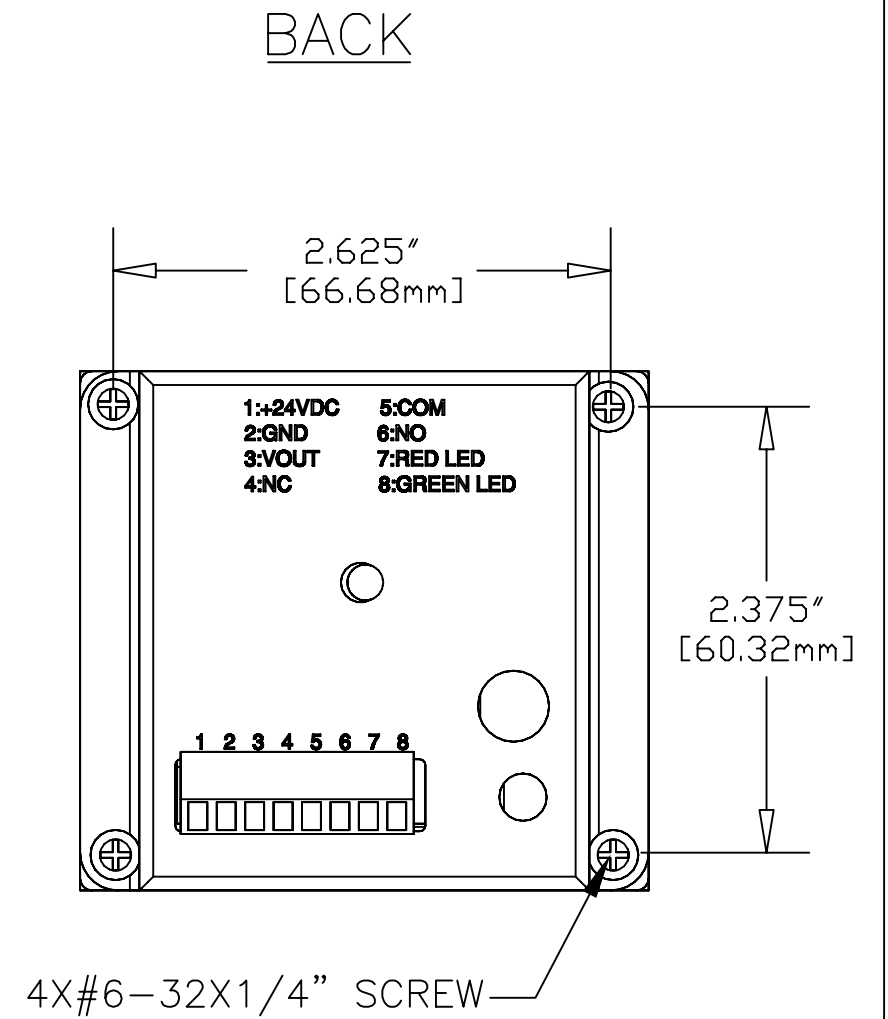

6X#8-32X3/8" SCREW
EQ. SPACED ON
A 2.50" DIA B.C.

MODEL	D1	D2	D3	D4	D5
0804CN06	1.59"	0.62"	0.63"	1.39"	1.94"
0804CN1	(40.38mm)	(15.74mm)	(16mm)	(35.30mm)	(49.27mm)

NOTICE
THIS DOCUMENT IS THE PROPERTY OF PROTEUS INDUSTRIES INC. AND IS LOANED SUBJECT TO THE CONDITION THAT IT SHALL NOT BE REPRODUCED, COPIED OR LOANED OR SUBMITTED TO OTHER PARTIES WITHOUT OUR CONSENT.