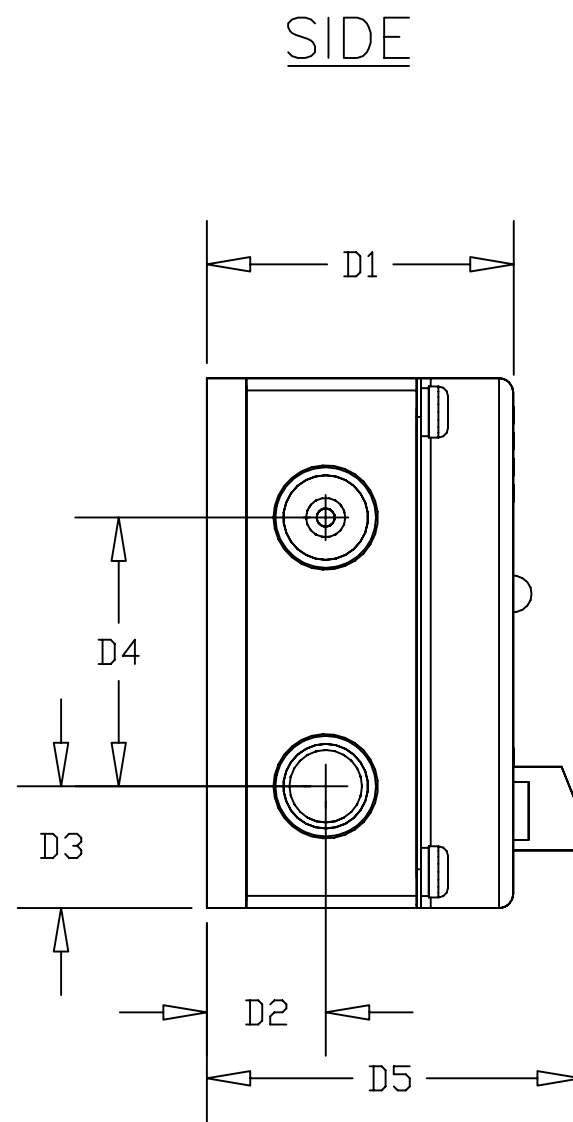

6X#8-32X3/8" SCREW
EQ. SPACED ON
A 2.50" DIA B.C.

MODEL	D1	D2	D3	D4	D5
0804CN06	1.59"	0.62"	0.63"	1.39"	1.94"
0804CN1	(40.38mm)	(15.74mm)	(16mm)	(35.30mm)	(49.27mm)

NOTICE
THIS DOCUMENT IS THE PROPERTY OF PROTEUS INDUSTRIES INC. AND IS LOANED SUBJECT TO THE CONDITION THAT IT SHALL NOT BE REPRODUCED, COPIED OR LOANED OR SUBMITTED TO OTHER PARTIES WITHOUT OUR CONSENT.