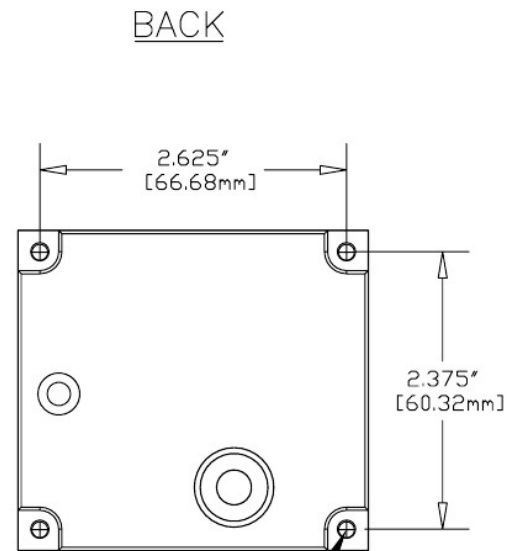

6X#8-32X3/8" SCREW  
EQ. SPACED ON  
A 2.50" DIA B.C.

4X#6-32X1/4" SCREW

MODEL	D1	D2	D3	D4
0101P24	2.59"	0.58"	0.71"	3"
0101SSA24	(65.78mm)	(14.73mm)	(18.03mm)	(76.2mm)

FOR REFERENCE ONLY

**NOTICE**  
THIS DOCUMENT IS THE PROPERTY  
OF PROTEUS INDUSTRIES INC.  
AND IS LOANED SUBJECT TO THE  
CONDITION THAT IT SHALL NOT BE  
REPRODUCED, COPIED OR LOANED  
OR SUBMITTED TO OTHER PARTIES  
WITHOUT OUR CONSENT.