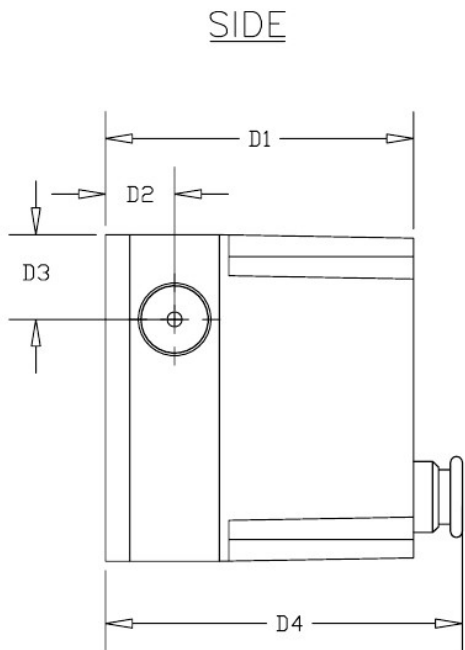

6X#8-32X3/8" SCREW  
EQ. SPACED ON  
A 2.50" DIA B.C.

4X#6-32X1/4" SCREW

MODEL	D1	D2	D3	D4
0101P24	2.59"	0.58"	0.71"	3"
0101SSA24	(65.78mm)	(14.73mm)	(18.03mm)	(76.2mm)

FOR REFERENCE ONLY

**NOTICE**  
THIS DOCUMENT IS THE PROPERTY  
OF PROTEUS INDUSTRIES INC.  
AND IS LOANED SUBJECT TO THE  
CONDITION THAT IT SHALL NOT BE  
REPRODUCED, COPIED OR LOANED  
OR SUBMITTED TO OTHER PARTIES  
WITHOUT OUR CONSENT.